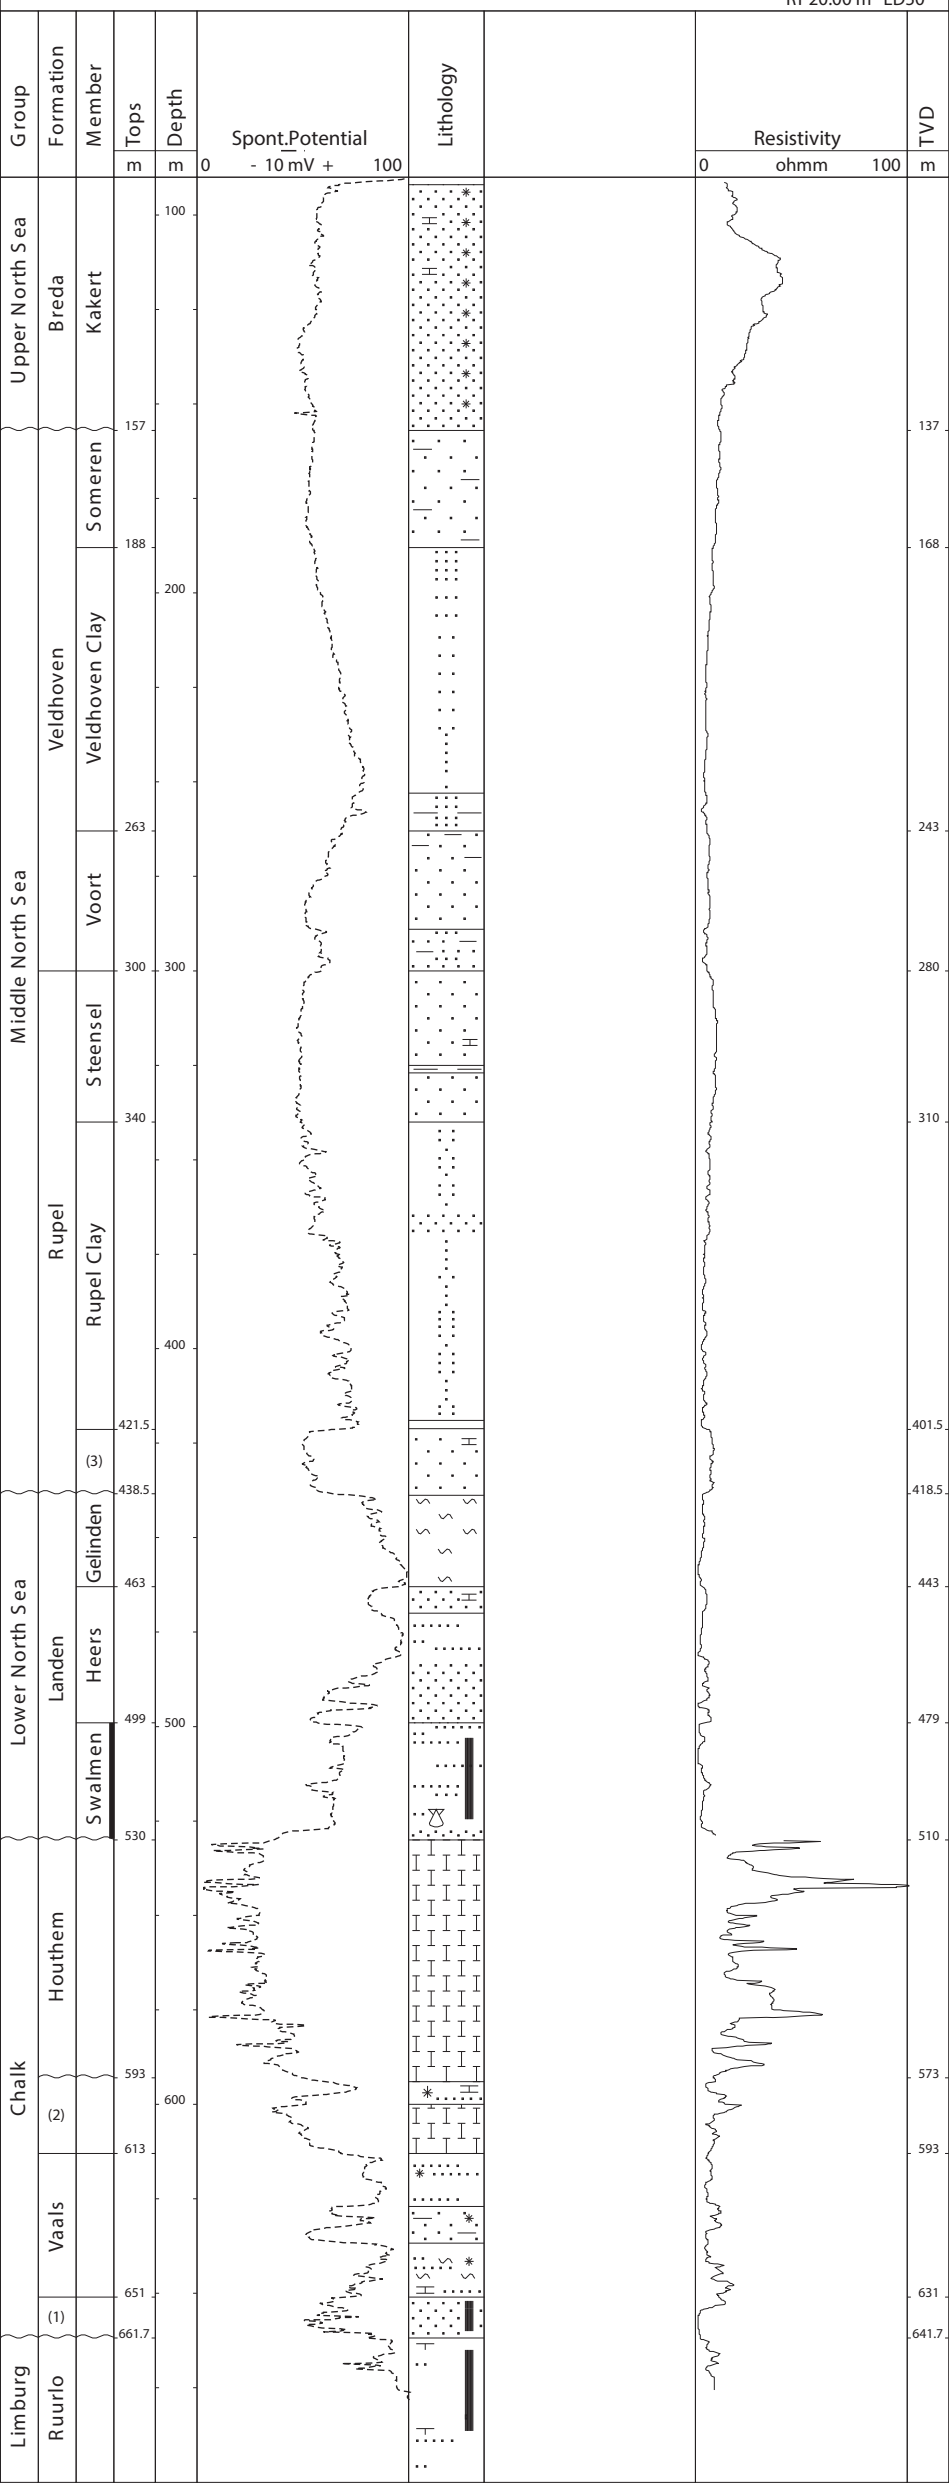

SWALMEN-73

5114 '07.90' N
0603 '32.60' E
RT 20.00 m ED50

(2) Maastricht Formation
(1) Aken Formation
(3) ~~Vessem Member~~