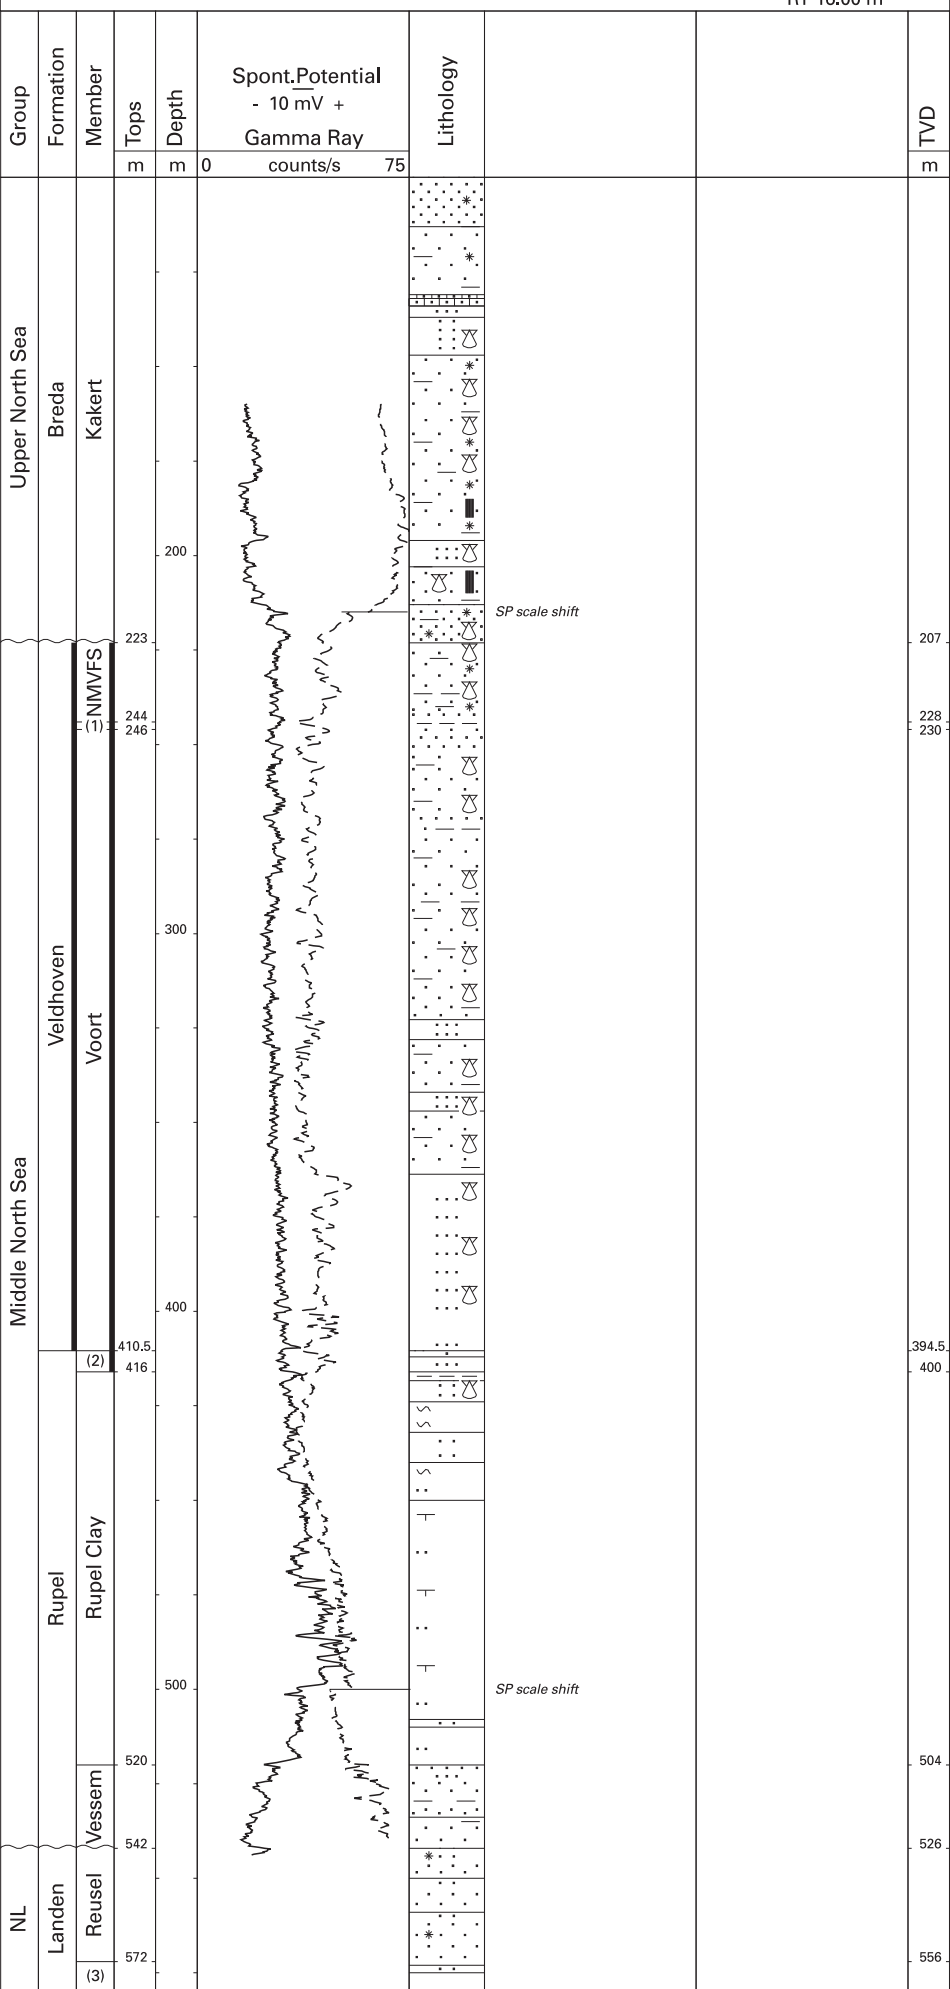

Broekhuizenvorst 52E/114 (RGD)

51°30'41.30" N
06°09'12.80" E
RT 16.00 m

TD = 577m

NL Lower North Sea Group
 NMVFS Someren Member
 (1) Veldhoven Clay Member

(2) Steensel Member
 (3) Landen Clay Member